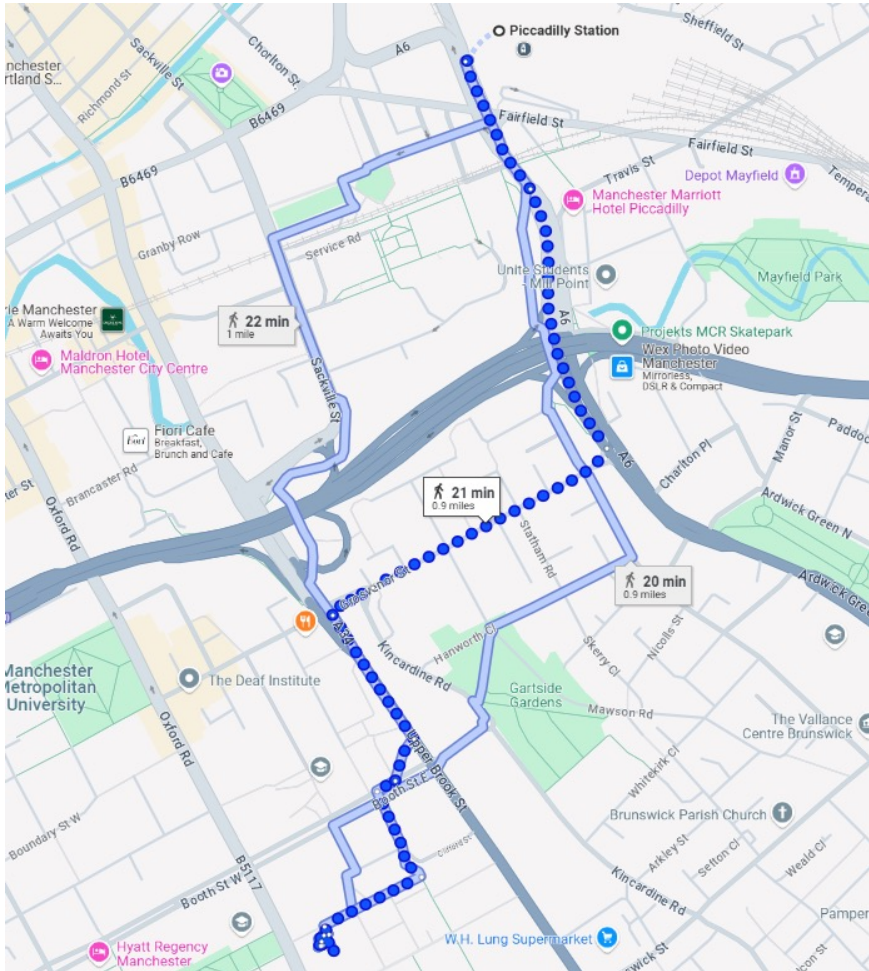

Location:

Kilburn Building
Oxford Road
Manchester
M13 9PL

Meeting room:

Kilburn G41
Ground floor

Access:

Enter the building through the main entrance on Dalton Street opposite the Chaplaincy. Dalton Street is a pedestrianised walkway adjacent to Kilburn Building.

Once inside, continue forwards and turn right at the circular pillar through the seating area, then turn left and walk down the corridor to the end where G41 is located.

Train travel:

Kilburn Building is a 20 minute walk from Piccadilly train station.

Car parks:

- NCP Manchester Chester Street: Chester St, Manchester M1 5GE (15 min walk)
- Booth Street West Car Park: Higher Chatham St, Manchester M15 6AR (10 min walk)
- Car Park Aquatics Centre, Manchester | APCOA: Booth St E, Manchester M13 9SS (5 min walk)

[Interactive map | The University of Manchester](#)

Map from Piccadilly train station

Aerial photo of Kilburn Building location