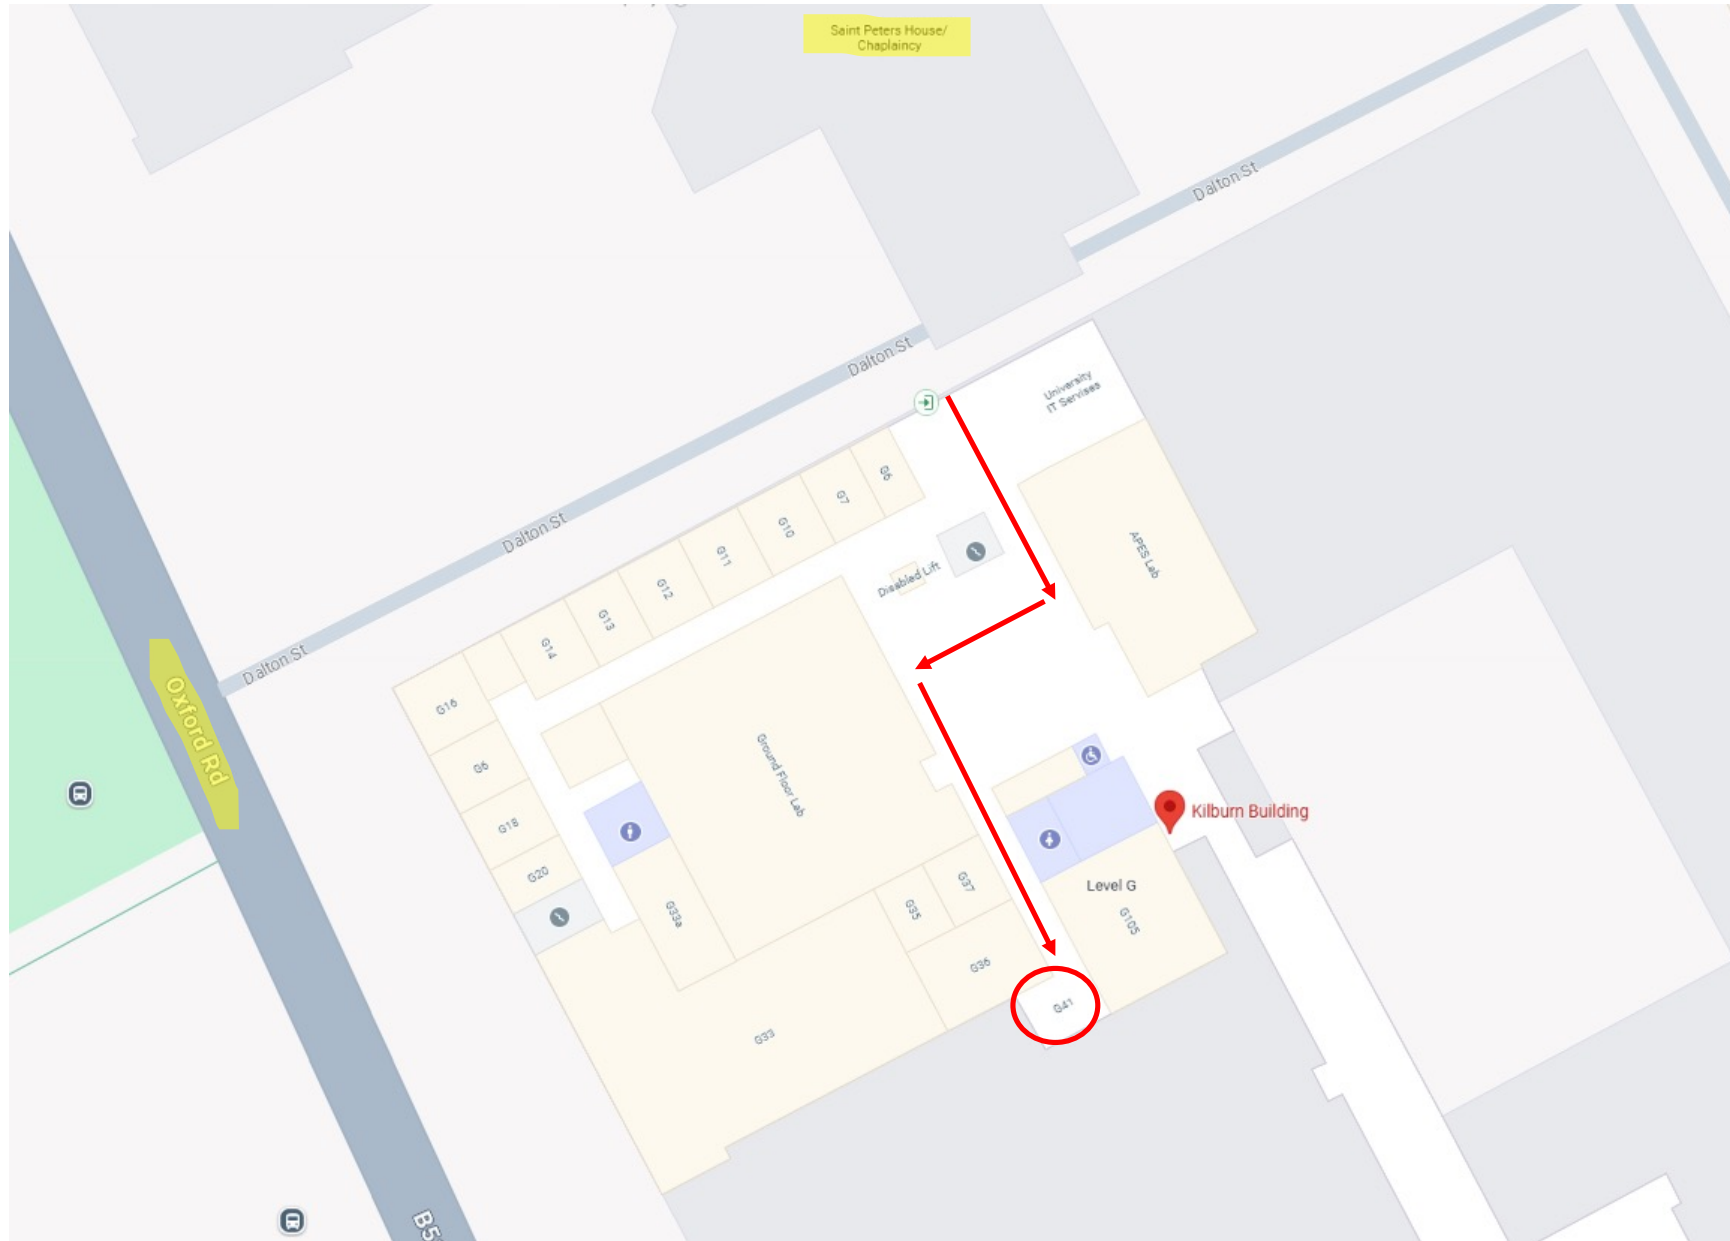

Location:

Kilburn Building
Oxford Road
Manchester
M13 9PL

Meeting room:

Kilburn G41
Ground floor

Access:

Enter the building through the main entrance on Dalton Street opposite the Chaplaincy. Dalton Street is a pedestrianised walkway adjacent to Kilburn Building.

Once inside, continue forwards and turn right at the circular pillar through the seating area, then turn left and walk down the corridor to the end where G41 is located.

Train travel:

Kilburn Building is a 20 minute walk from Piccadilly train station.

Car parks:

- NCP Manchester Chester Street: Chester St, Manchester M1 5GE (15 min walk)
- Booth Street West Car Park: Higher Chatham St, Manchester M15 6AR (10 min walk)
- Car Park Aquatics Centre, Manchester | APCOA: Booth St E, Manchester M13 9SS (5 min walk)

[Interactive map | The University of Manchester](#)

Map from Piccadilly train station

Aerial photo of Kilburn Building location